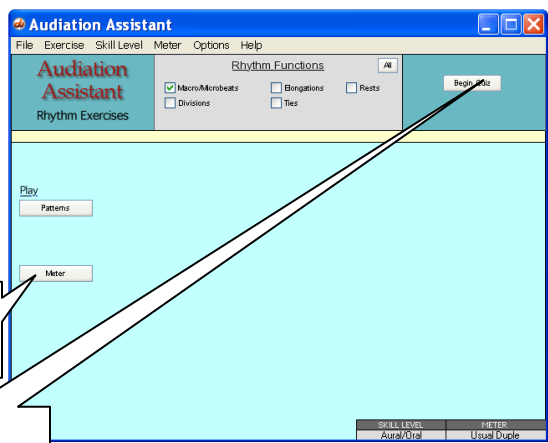

Select Tonal or Rhythm

1. Echo patterns

2. Begin quiz!

3.. Echo meter

4. Echo Question

5. Select Answer (Click on pattern)

6. Move to New Pattern

7. Add Complexity